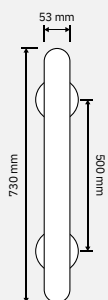

OTELLO CRYSTAL | COD. 1465 MN 500  
Interassi disponibili / available distances  
400 - 500 - 600

**BENZOVILLE**  
BY UNIQUE INNOVATIONS